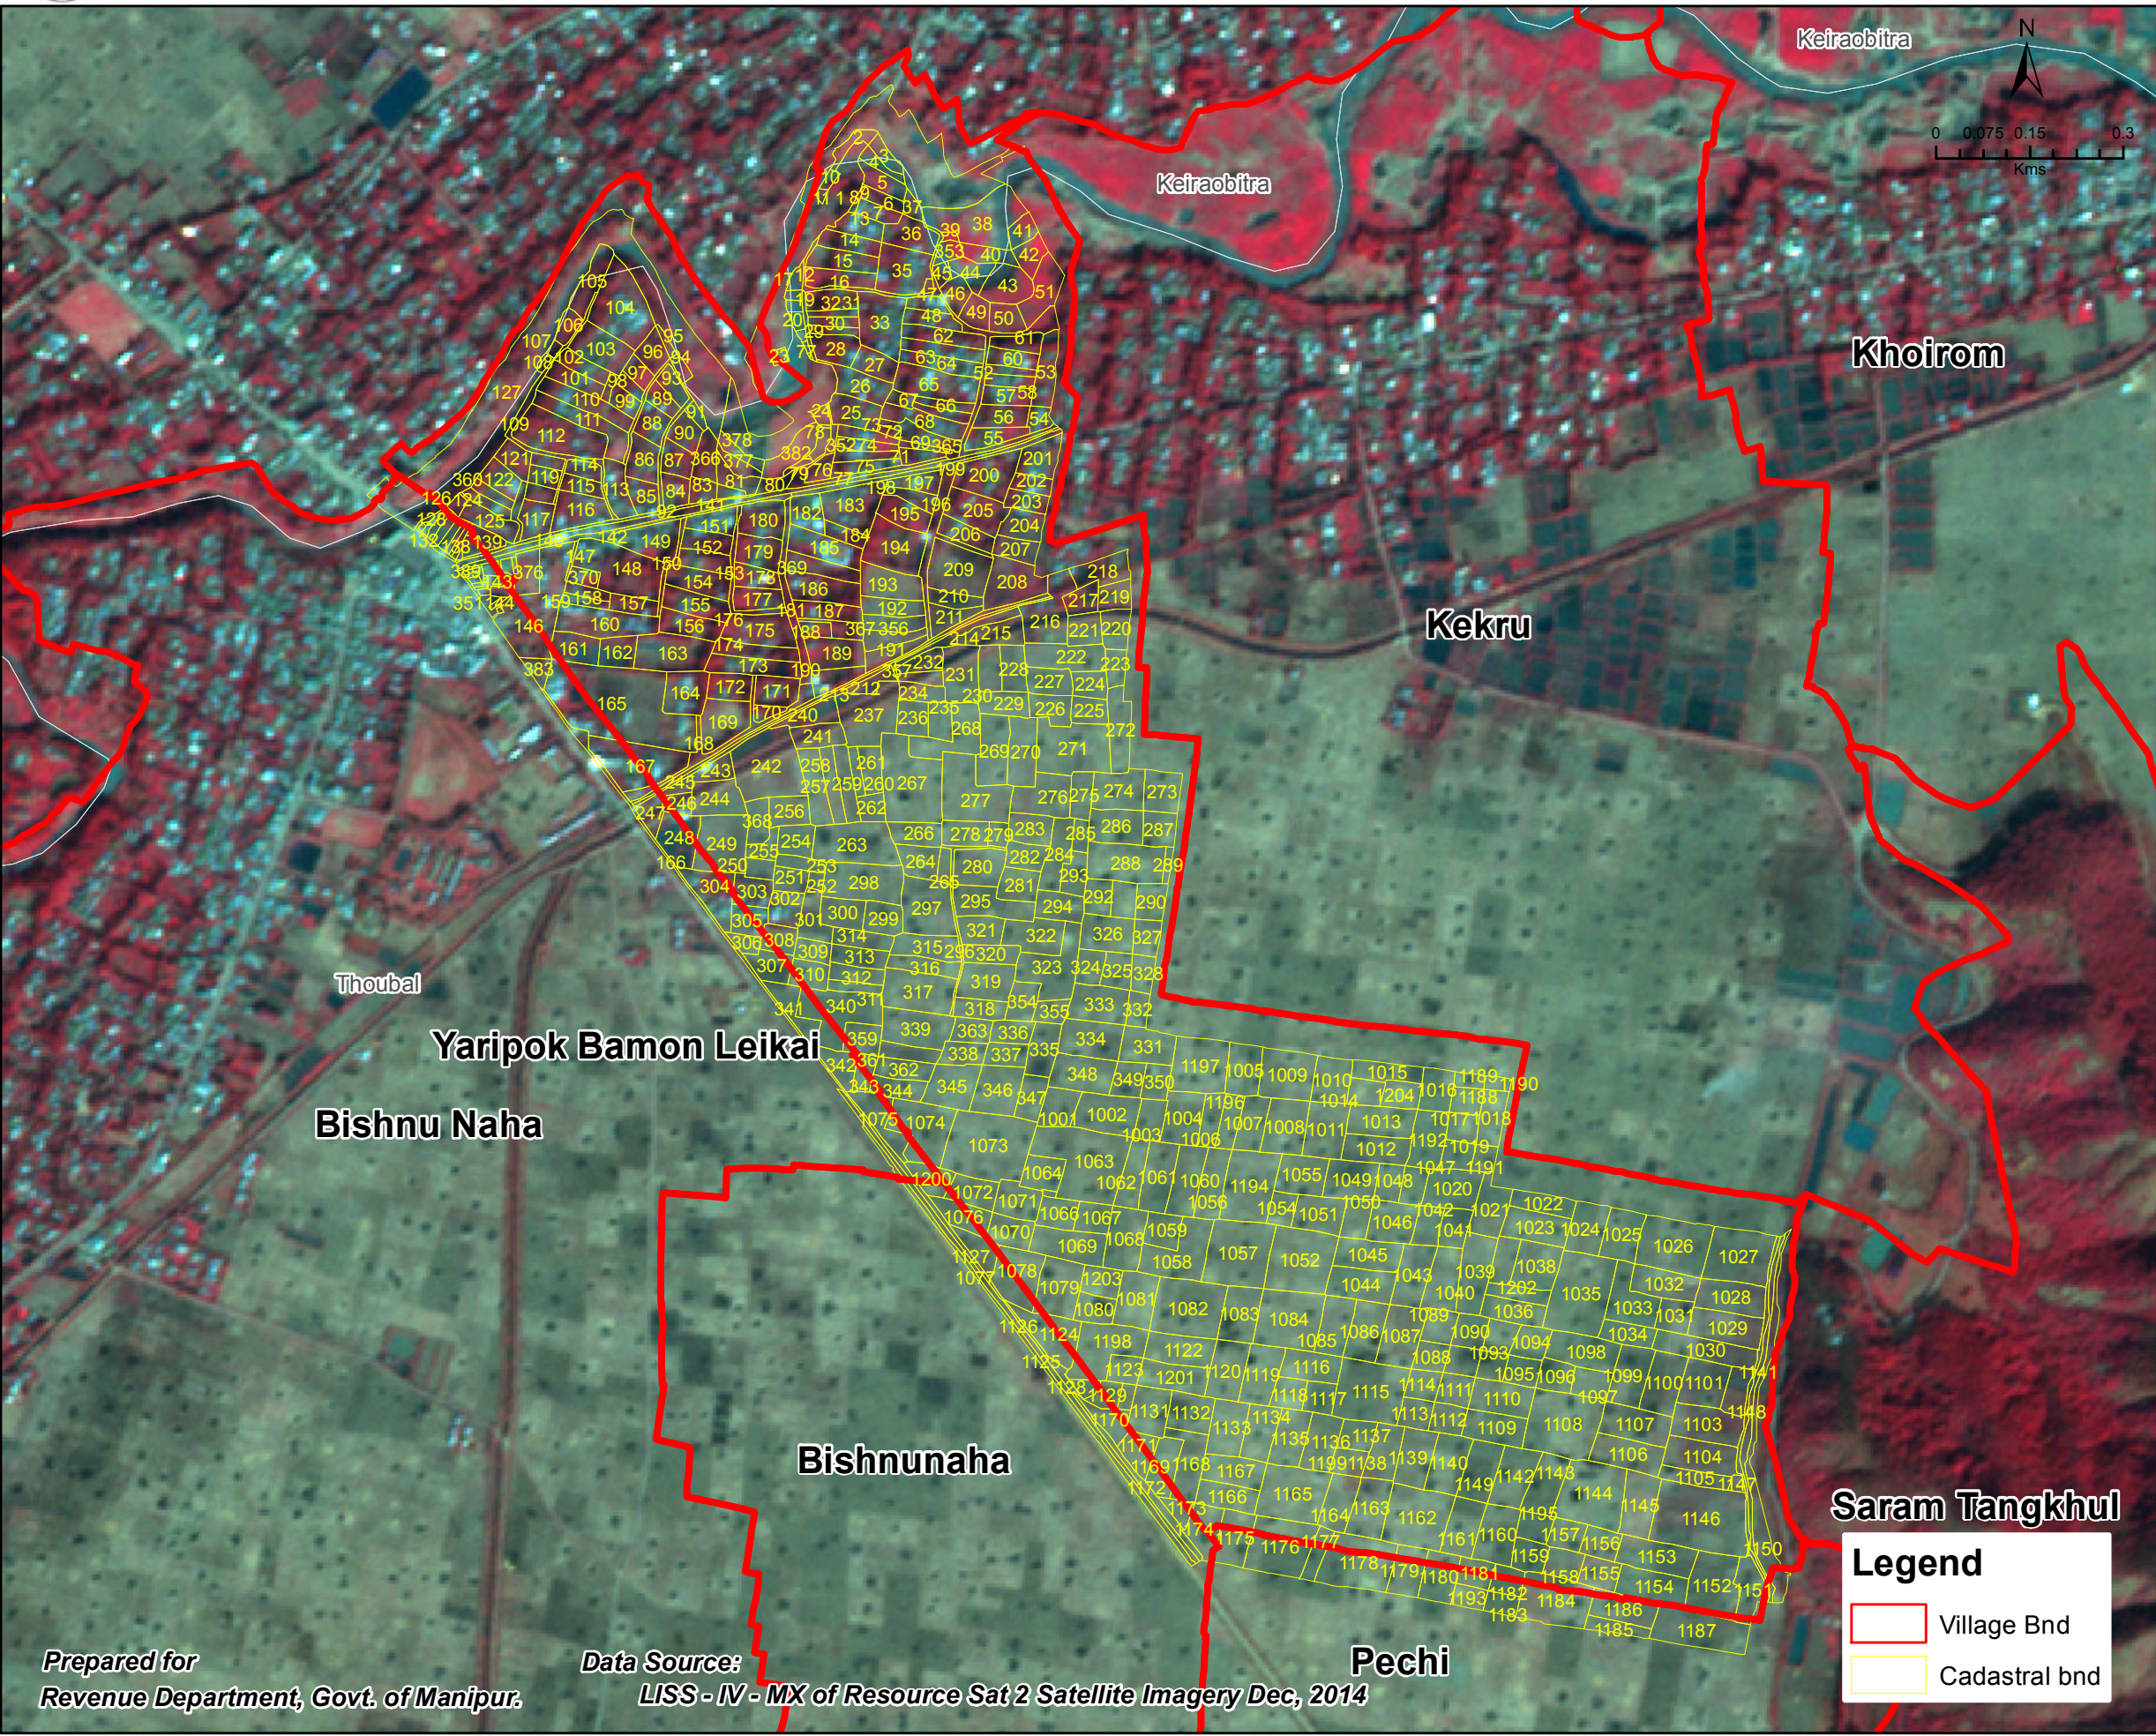

Yairipok bamon Leikai, Thoubal Sub Division Geo-database for Conservation of Paddy land and Wet land, Manipur.

Legend

- Village Bnd
- Cadastral bnd

Prepared for
Revenue Department, Govt. of Manipur.

Data Source:
LISS - IV - MX of Resource Sat 2 Satellite Imagery Dec, 2014