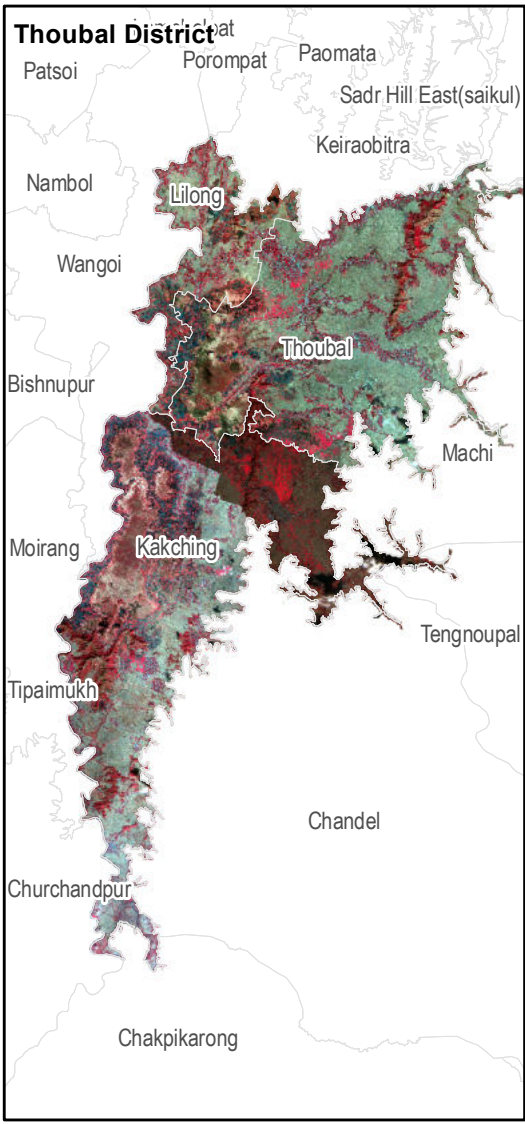

Yairipok bamon Leikai, Thoubal Sub Division Geo-database for Conservation of Paddy land and Wet land, Manipur.

Legend

- Village Bnd
- Cadastral bnd

Prepared for
Revenue Department, Govt. of Manipur.

Data Source:
LISS - IV - MX of Resource Sat 2 Satellite Imagery Dec, 2014