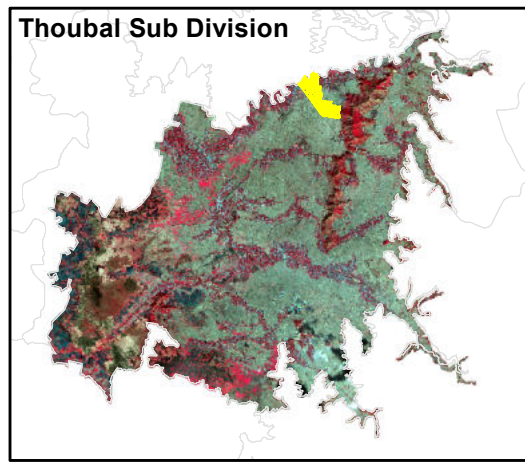

Yairipok bamon Leikai, Thoubal Sub Division Geo-database for Conservation of Paddy land and Wet land, Manipur.

Legend

- Village Bnd
- Cadastral bnd

Prepared for
Revenue Department, Govt. of Manipur.

Data Source:
LISS - IV - MX of Resource Sat 2 Satellite Imagery Dec, 2014